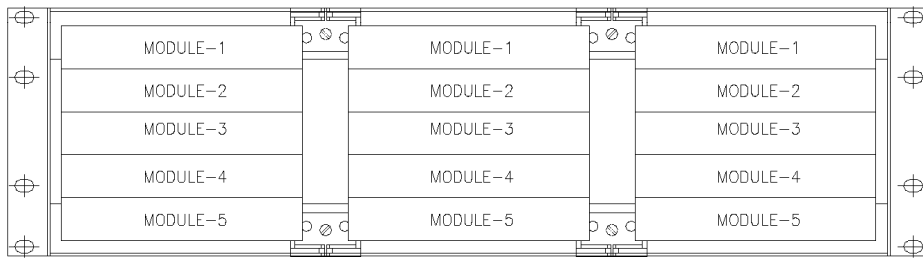

KRONE

19" Recessed Subrack fitted with BMF for upto 75E1 Terminations

Issue 2

Recessed Subrack fitted with upto 3 nos of 5 way Back Mount Frame (BMF). This can be mounted on a 19" rack. A maximum of 15 Nos of 2/10 LSA-PLUS® Disconnection modules can be mounted on this to offer upto 75E1 terminations. 21" mounting brackets can be provided as optional accessory.

Features:

- 19" Rack Mountable
- Accommodates upto 15 nos of 10 Pair disconnection module
- Fitted with upto 3 Nos of 5 Way BMF 2/10 22.5 mm pitch
- Identification numbering system provided
- Jumper Cable routing
- Recessed Design

SPEC SHEET

www.adc.com/in • 1800 425 8232

KRONE

19" Recessed Subrack fitted with BMF for upto 75E1 Terminations

Specifications

| | |
|----------------------------------|--------------------------------------|
| Subrack Material | CRCA Steel |
| BMF Material | Stainless Steel |
| Finish | Yellow Passivation |
| Dimensions | Width: 19", Height: 3U, Depth: 73 mm |
| No of 2/10 Disconnection Modules | |
| 75E1 | 15 |
| 65E1 | 13 |
| 50E1 | 10 |
| 25E1 | 5 |