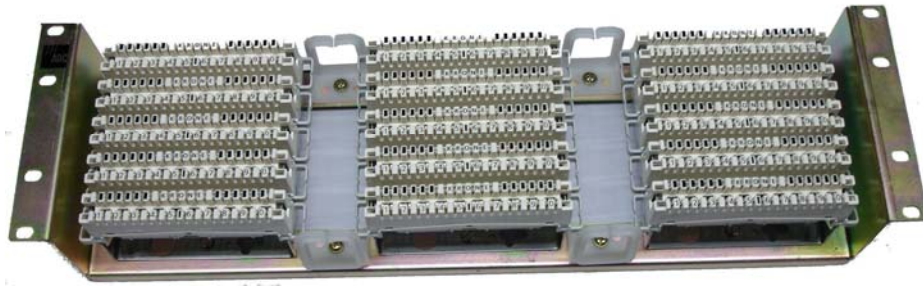

KRONE

19" Recessed Subrack fitted with BMF for upto 75E1 Terminations

Issue 2

Recessed Subrack fitted with upto 3 nos of 5 way Back Mount Frame (BMF). This can be mounted on a 19" rack. A maximum of 15 Nos of 2/10 LSA-PLUS® Disconnection modules can be mounted on this to offer upto 75E1 terminations. 21" mounting brackets can be provided as optional accessory.

Features:

- 19" Rack Mountable
- Accommodates upto 15 nos of 10 Pair disconnection module
- Fitted with upto 3 Nos of 5 Way BMF 2/10 22.5 mm pitch
- Identification numbering system provided
- Jumper Cable routing
- Recessed Design

SPEC SHEET

www.adc.com/in • 1800 425 8232

KRONE

19" Recessed Subrack fitted with BMF for upto 75E1 Terminations

Specifications

| | |
|----------------------------------|--------------------------------------|
| Subrack Material | CRCA Steel |
| BMF Material | Stainless Steel |
| Finish | Yellow Passivation |
| Dimensions | Width: 19", Height: 3U, Depth: 73 mm |
| No of 2/10 Disconnection Modules | |
| 75E1 | 15 |
| 65E1 | 13 |
| 50E1 | 10 |
| 25E1 | 5 |