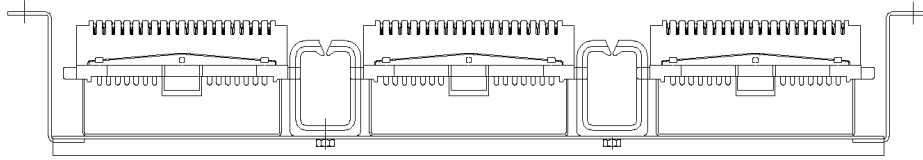

KRONE

19" Recessed Subrack fitted with BMF for upto 75E1 Terminations

Issue 2

Recessed Subrack fitted with upto 3 nos of 5 way Back Mount Frame (BMF). This can be mounted on a 19" rack. A maximum of 15 Nos of 2/10 LSA-PLUS® Disconnection modules can be mounted on this to offer upto 75E1 terminations. 21" mounting brackets can be provided as optional accessory.

Features:

- 19" Rack Mountable
- Accommodates upto 15 nos of 10 Pair disconnection module
- Fitted with upto 3 Nos of 5 Way BMF 2/10 22.5 mm pitch
- Identification numbering system provided
- Jumper Cable routing
- Recessed Design

SPEC SHEET

www.adc.com/in • 1800 425 8232

KRONE

19" Recessed Subrack fitted with BMF for upto 75E1 Terminations

Specifications

| | |
|----------------------------------|--------------------------------------|
| Subrack Material | CRCA Steel |
| BMF Material | Stainless Steel |
| Finish | Yellow Passivation |
| Dimensions | Width: 19", Height: 3U, Depth: 73 mm |
| No of 2/10 Disconnection Modules | |
| 75E1 | 15 |
| 65E1 | 13 |
| 50E1 | 10 |
| 25E1 | 5 |